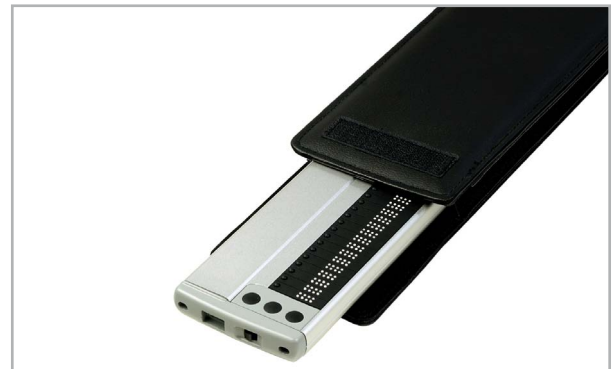

## The compact braille display for home and office

The Vario 340 is a high quality yet affordable 40-cell braille display for computer users in need of a compact, lightweight solution for use with computers at home, work, or school. Like our other braille displays, Vario 340 is a Human Interface Device (HID), which means a driver does not need to be installed to use it. Vario 340 features a reversible USB Type C port, which means it doesn't matter which direction the USB plug is facing. Vario 340 has everything you need for quick access to information. Plus, it's easy and comfortable to use.

# Vario 340

The compact braille display  
for home and office

The compact Vario 340 impresses with its simple yet functional design, with the high quality our braillelines are known for. The 40 braille cells are embedded in a solid metal casing that is robust and durable. Navigation and operation of Vario 340 is achieved via 6 function keys; there are 3 on each side of the braille display. Vario 340 is so power efficient that a battery is not needed. Just connecting via USB to your computer is all that is needed.

### Connections / interfaces:

- USB Type C
- HID - Human Interface Device

### Accessories:

- Leatherette bag (optional)

Use with your desktop or laptop PC.

Vario 340 with the optional leatherette bag.

The USB Type C connector can be inserted into Vario 340 in either direction.